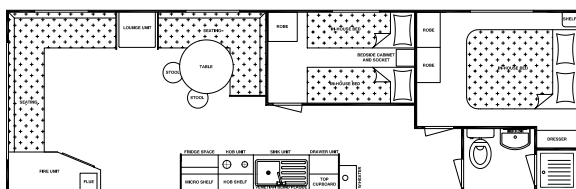

Santana

Also available in the new concept 'Dare to be different'.

- Upvc single glazed windows
- Exterior pitched roof
- Detachable galvanized towbar
- Spacious shaped lounge seating
- Coffee table
- Fixed dinette seating with extra stools
- Stainless steel hob and kitchen sink
- Fridge space
- Shower room
- Ample bedroom storage
- Outdoor lighting

Santana

28 X 10'2 2-bed shower and toilet

32 X 10'2 3-bed shower and toilet

32 X 10'2 2-bed shower and toilet

35 X 10'2 3-bed shower and toilet