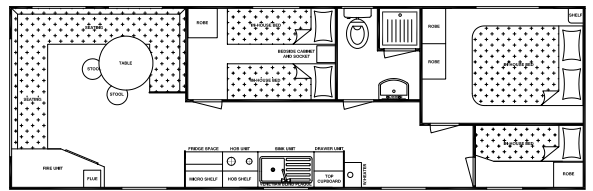

Santana

Also available in the new concept 'Dare to be different'.

- Upvc single glazed windows
- Exterior pitched roof
- Detachable galvanized towbar
- Spacious shaped lounge seating
- Coffee table
- Fixed dinette seating with extra stools
- Stainless steel hob and kitchen sink
- Fridge space
- Shower room
- Ample bedroom storage
- Outdoor lighting

Santana

28 X 10'2 2-bed shower and toilet

32 X 10'2 3-bed shower and toilet

32 X 10'2 2-bed shower and toilet

35 X 10'2 3-bed shower and toilet