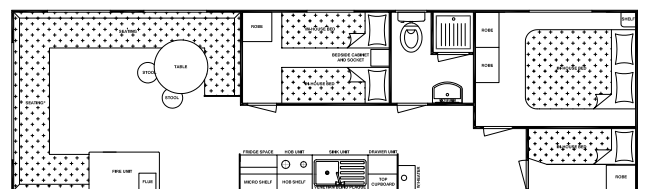

Santana

Also available in the new concept 'Dare to be different'.

- Upvc single glazed windows
- Exterior pitched roof
- Detachable galvanized towbar
- Spacious shaped lounge seating
- Coffee table
- Fixed dinette seating with extra stools
- Stainless steel hob and kitchen sink
- Fridge space
- Shower room
- Ample bedroom storage
- Outdoor lighting

Santana

28 X 10'2 2-bed shower and toilet

32 X 10'2 3-bed shower and toilet

32 X 10'2 2-bed shower and toilet

35 X 10'2 3-bed shower and toilet