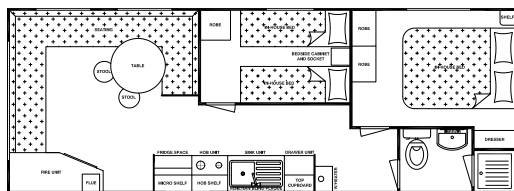

Santana

Also available in the new concept 'Dare to be different'.

- Upvc single glazed windows
- Exterior pitched roof
- Detachable galvanized towbar
- Spacious shaped lounge seating
- Coffee table
- Fixed dinette seating with extra stools
- Stainless steel hob and kitchen sink
- Fridge space
- Shower room
- Ample bedroom storage
- Outdoor lighting

Santana

28 X 10'2 2-bed shower and toilet

32 X 10'2 3-bed shower and toilet

32 X 10'2 2-bed shower and toilet

35 X 10'2 3-bed shower and toilet