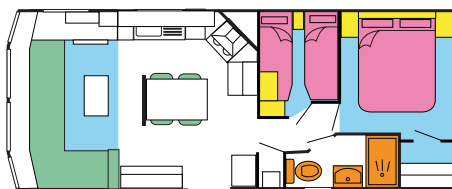

Summer

Also available in the new concept 'Dare to be different'.

- Upvc single glazed windows and aluminium doors
- Exterior light
- Detachable galvanized tow bar
- Vaulted ceiling throughout
- Domestic interior doors and handles
- Coffee table
- Spacious lounge seating
- Feature central pillar with swivel TV stand
- Glass storage cabinets
- Matching dining dresser
- Shaker style kitchen with stainless steel appliances
- Dining table with 4 chairs
- Integrated fridge freezer
- Large luxury shower
- Shower room with vanity unit and matching mirrored cupboard
- Ample bedroom storage cupboards
- Feature mirror above bed
- Outdoor lighting

-  SEATS
-  CARPETS
-  BEDS
-  WARDROBE STORAGE
-  BATHROOM

29 X 12 2-bed shower and toilet

32 X 12 2-bed shower and toilet

35 X 12 2-bed shower and toilet

35 X 12 3-bed shower and toilet