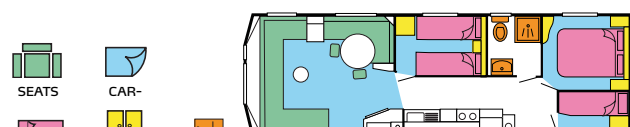

Sunshine

23 X 10 1-bed shower and toilet

23 X 10 2-bed shower and toilet

24 X 11,5 2-bed shower and toilet

26 X 10 1-bed shower and toilet

26 X 10 2-bed shower and toilet

28 X 10 2-bed shower and toilet

29 X 11,5 2-bed shower and toilet

32 X 10 2-bed shower and toilet

32 X 10 3-bed shower and toilet

32 X 11,5 2-bed shower and toilet

32 X 11,5 3-bed shower and toilet

Whilst all the information contained in this leaflet is correct at the time of printing, it may be that because of the use of materials or the shortage of supplies, alterations may have to be made to the models in this leaflet. Particulars of any change be obtained from your caravan dealer. All colours have been matched as close as printing techniques allow, slight variations may occur when compared to the actual fabrics.