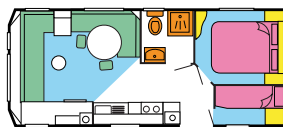

Sunshine

23 X 10 1-bed shower and toilet

23 X 10 2-bed shower and toilet

24 X 11,5 2-bed shower and toilet

26 X 10 1-bed shower and toilet

26 X 10 2-bed shower and toilet

28 X 10 2-bed shower and toilet

29 X 11,5 2-bed shower and toilet

32 X 10 2-bed shower and toilet

32 X 10 3-bed shower and toilet

32 X 11,5 2-bed shower and toilet

32 X 11,5 3-bed shower and toilet

Whilst all the information contained in this leaflet is correct at the time of printing, it may be that because of the use of materials or the shortage of supplies, alterations may have to be made to the models in this leaflet. Particulars of any change be obtained from your caravan dealer. All colours have been matched as close as printing techniques allow, slight variations may occur when compared to the actual fabrics.