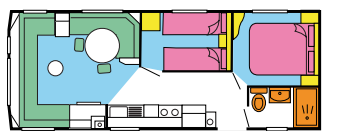

Sunshine

Also available in the new concept 'Dare to be different'.

- Upvc single glazed windows
- Exterior pitched roof
- Detachable galvanized towbar
- Vaulted ceiling to lounge
- Feature glass display cabinets
- Spacious shaped lounge seating
- Coffee table
- Fixed dinette seating with extra dining chairs
- Shaker style kitchen cupboards
- Stainless steel hob and kitchen sink
- Microwave and fridge space
- Shower room with mirrored storage cupboard
- Ample bedroom storage
- Outdoor lighting

23 X 10 1-bed shower and toilet

23 X 10 2-bed shower and toilet

24 X 11,5 2-bed shower and toilet

26 X 10 1-bed shower and toilet

26 X 10 2-bed shower and toilet

29 X 10 2-bed shower and toilet

29 X 11,5 2-bed shower and toilet

32 X 10 2-bed shower and toilet

32 X 10 3-bed shower and toilet

32 X 11,5 2-bed shower and toilet

32 X 11,5 3-bed shower and toilet